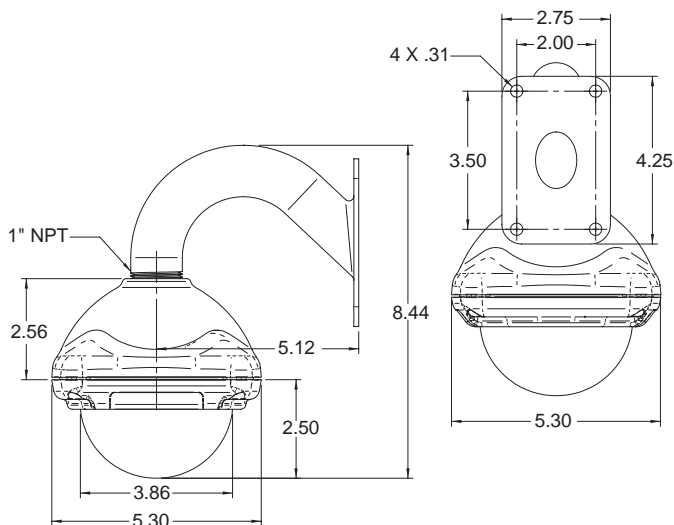

## FEATURES

- Heavy-duty cast aluminum construction
- 3-axis camera bracket, allowing 360° pan, 180° tilt
- Environmentally sealed
- Clear or tinted polycarbonate dome with liner
- 1" pipe thread, optional WM7 wall mount
- Tamper-resistant fasteners

## ARCHITECTURAL/ENGINEERING SPECIFICATIONS

The WS7 housing shall be manufactured from 3/16" thick cast aluminum with an off-white powder coat finish and shall be environmentally sealed. A 1.0" pipe thread shall be provided at the top of the housing. The dome shall be constructed of 1/8" thick polycarbonate measuring 3.875" in diameter. A liner shall be included, along with a lanyard to keep the dome from dropping when opened for service. A camera bracket with three-way adjustment shall be included. Adjustments shall include 360° pan of the entire bracket, 180° tilt of the lens bracket, and a 90° tilt of the lower portion of the bracket in instances where the entire housing must be mounted at an angle. Available with standard or hi-res black and white, standard or hi-res color, or hi-res day/night cameras; fixed, iris vari-focal or auto iris varifocal lens. A factory installed NVT twisted pair module, IFS fiber transmitter card and 24 VAC heater shall be available as options.

## DIMENSIONS

Base 5.25" (H) x 5.25" (W) x 5" (D)

Dome 3.875" diameter