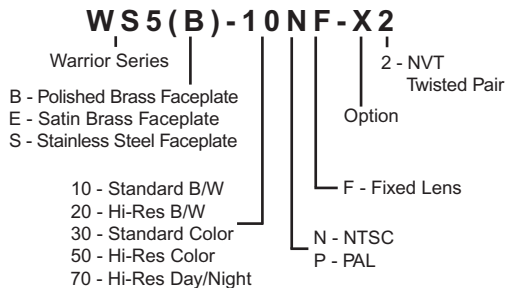

WARRIOR 5 AND 6 MODEL CHART