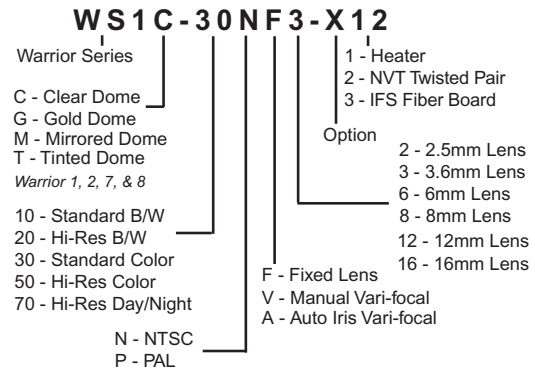

1 - Not available on Warrior 5 and 6   2 - Not available on Warrior Pan/Tilt   3 - Warrior 5 and 6 2.5mm and 3.6mm only

WARRIOR LENS SPECIFICATIONS

FIXED LENSES						
Focal Length	2.5mm	3.6mm	6mm	8mm	12mm	16mm
Format Size	1/3"	1/3"	1/3"	1/3"	1/3"	1/3"
Relative Aperture (F)	2.0	2.0	2.0	2.0	2.0	2.0

VARIFOCA LENSES		
Focal Length	4-8mm fixed	4-9mm auto iris
Format Size	1/3"	1/3"
Relative Aperture (F)	2 - 2.6	1.6 - 2.4

WARRIOR 1-4, 7-8 MODEL CHART

Some options may not be available on all models