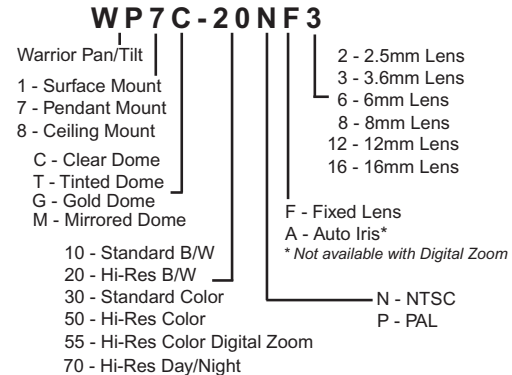

WARRIOR PAN/TILT MODEL CHART

Product specifications are subject to change without notice.

2525 Park Central Blvd • Decatur GA 30035 • 770-987-7550 • www.videolarm.com • info@videolarm.com